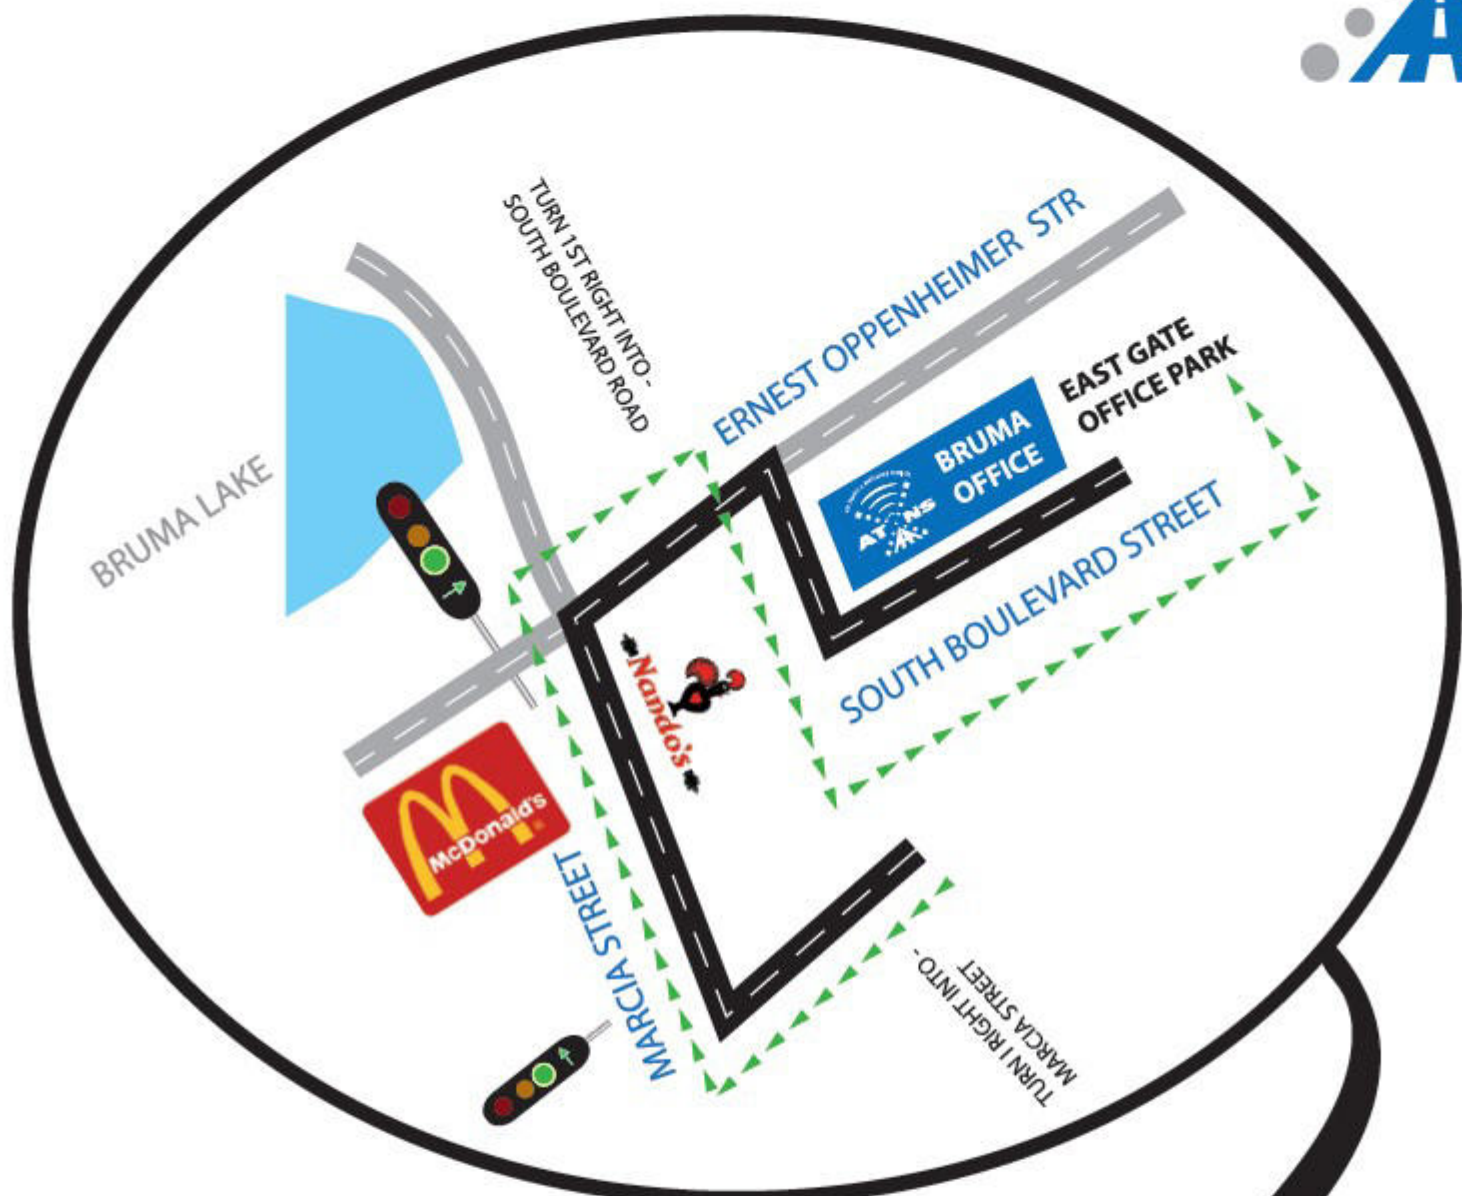

ATNS BRUMA OFFICE MAP

ADDRESS
 South Blvd, East Gate Office Park,
 Bruma, Johannesburg, Gauteng
 2198, South Africa

COORDINATES
 S 26 10' 44", E 28 06' 48"

- From - N3/N1 Pretoria**
1. Take R24 West JHB Off Ramp.
 2. Proceed with R24W.
 3. At the traffic lights, turn right into Marcia Street.
 4. At the next set of traffic lights, turn right into Ernest Oppenheimer Street.
 5. Turn 1st right into South Boulevard Road.
 6. Proceed with the road, the office park is on the left.

- From - N3 South Durban/ R24 O R Tambo / Germiston**
1. Pass Marlboro, London, Modderfontein and Linksfield Off Ramp.
 2. Take R24 West JHB Off Ramp.
 3. Proceed with R24W.
 4. At the Traffic lights, turn right into Marcia Street.
 5. At the next set of traffic lights, turn right into Ernest Oppenheimer Street.
 6. Turn 1st right into South Boulevard Road.
 7. Proceed with the road, the office park is on the left.

- From - R21 Pretoria**
1. Take R24 JHB.
 2. Pass the O R Tambo Airport, Barbara Road and Edenvale Off Ramp.
 3. Proceed Take R24 JHB.
 3. At the Traffic lights, turn right into Marcia Street.
 4. At the next set of traffic lights, turn right into Ernest Oppenheimer Street.
 5. Turn 1st right into South Boulevard Road.
 6. Proceed with the road, the office park is on the left.