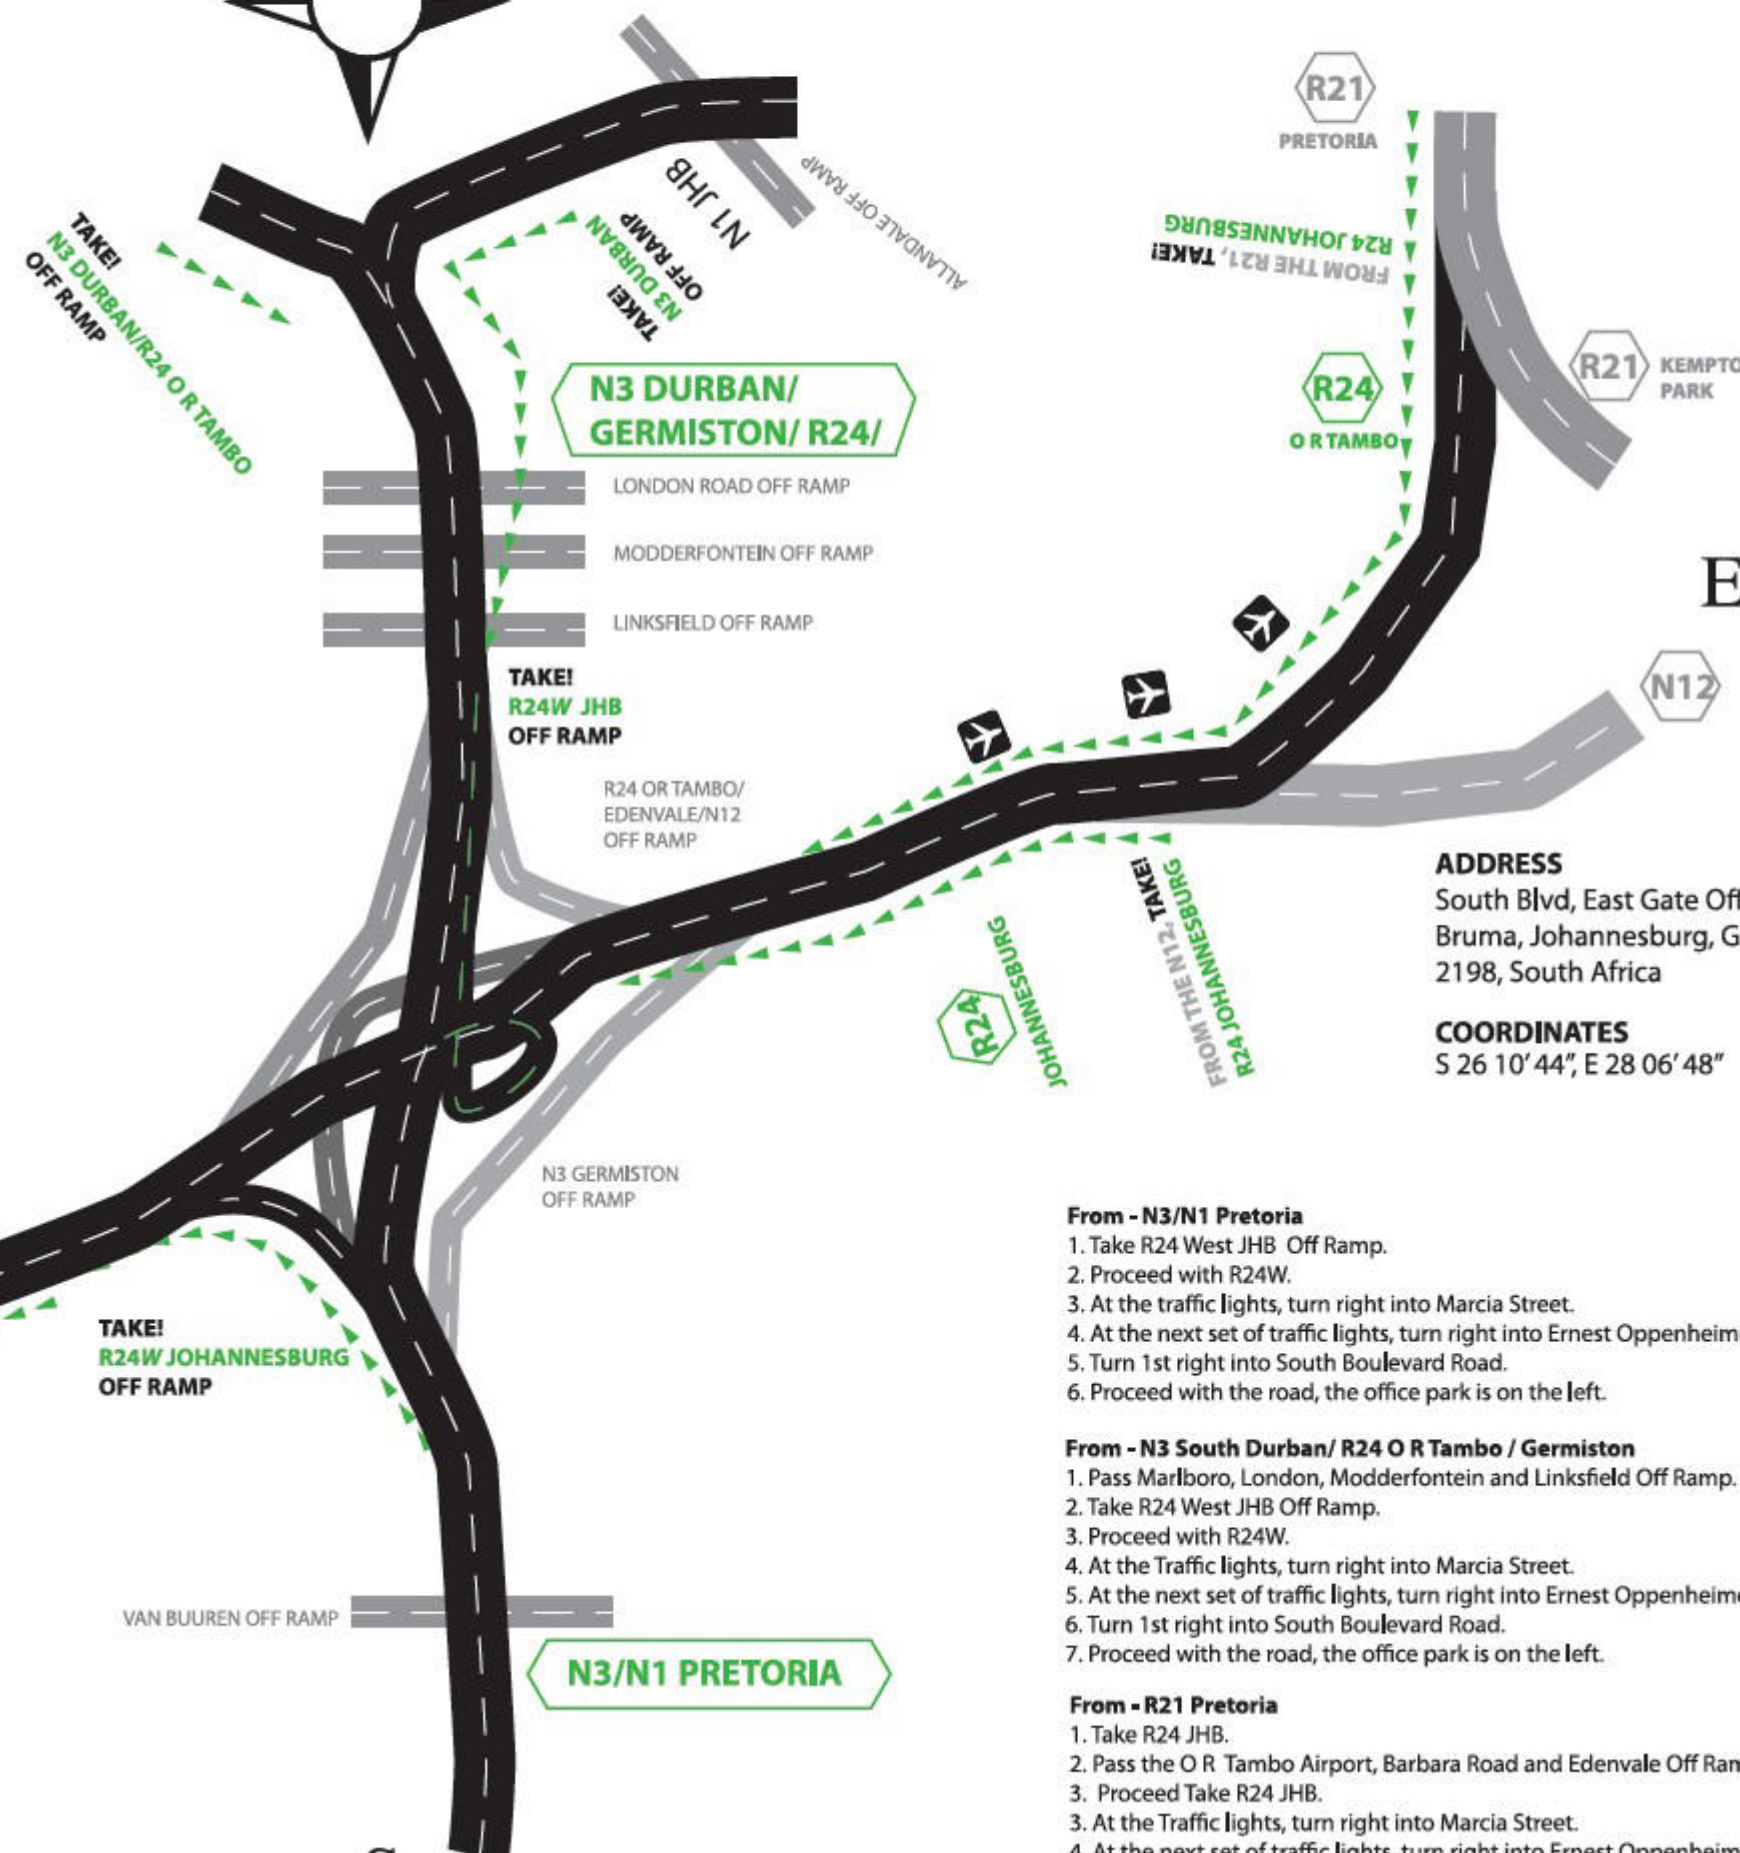

ATNS BRUMA OFFICE MAP

ADDRESS
 South Blvd, East Gate Office Park,
 Bruma, Johannesburg, Gauteng
 2198, South Africa

COORDINATES
 S 26 10' 44", E 28 06' 48"

- From - N3/N1 Pretoria**
1. Take R24 West JHB Off Ramp.
 2. Proceed with R24W.
 3. At the traffic lights, turn right into Marcia Street.
 4. At the next set of traffic lights, turn right into Ernest Oppenheimer Street.
 5. Turn 1st right into South Boulevard Road.
 6. Proceed with the road, the office park is on the left.

- From - N3 South Durban/ R24 O R Tambo / Germiston**
1. Pass Marlboro, London, Modderfontein and Linksfield Off Ramp.
 2. Take R24 West JHB Off Ramp.
 3. Proceed with R24W.
 4. At the Traffic lights, turn right into Marcia Street.
 5. At the next set of traffic lights, turn right into Ernest Oppenheimer Street.
 6. Turn 1st right into South Boulevard Road.
 7. Proceed with the road, the office park is on the left.

- From - R21 Pretoria**
1. Take R24 JHB.
 2. Pass the O R Tambo Airport, Barbara Road and Edenvale Off Ramp.
 3. Proceed Take R24 JHB.
 3. At the Traffic lights, turn right into Marcia Street.
 4. At the next set of traffic lights, turn right into Ernest Oppenheimer Street.
 5. Turn 1st right into South Boulevard Road.
 6. Proceed with the road, the office park is on the left.